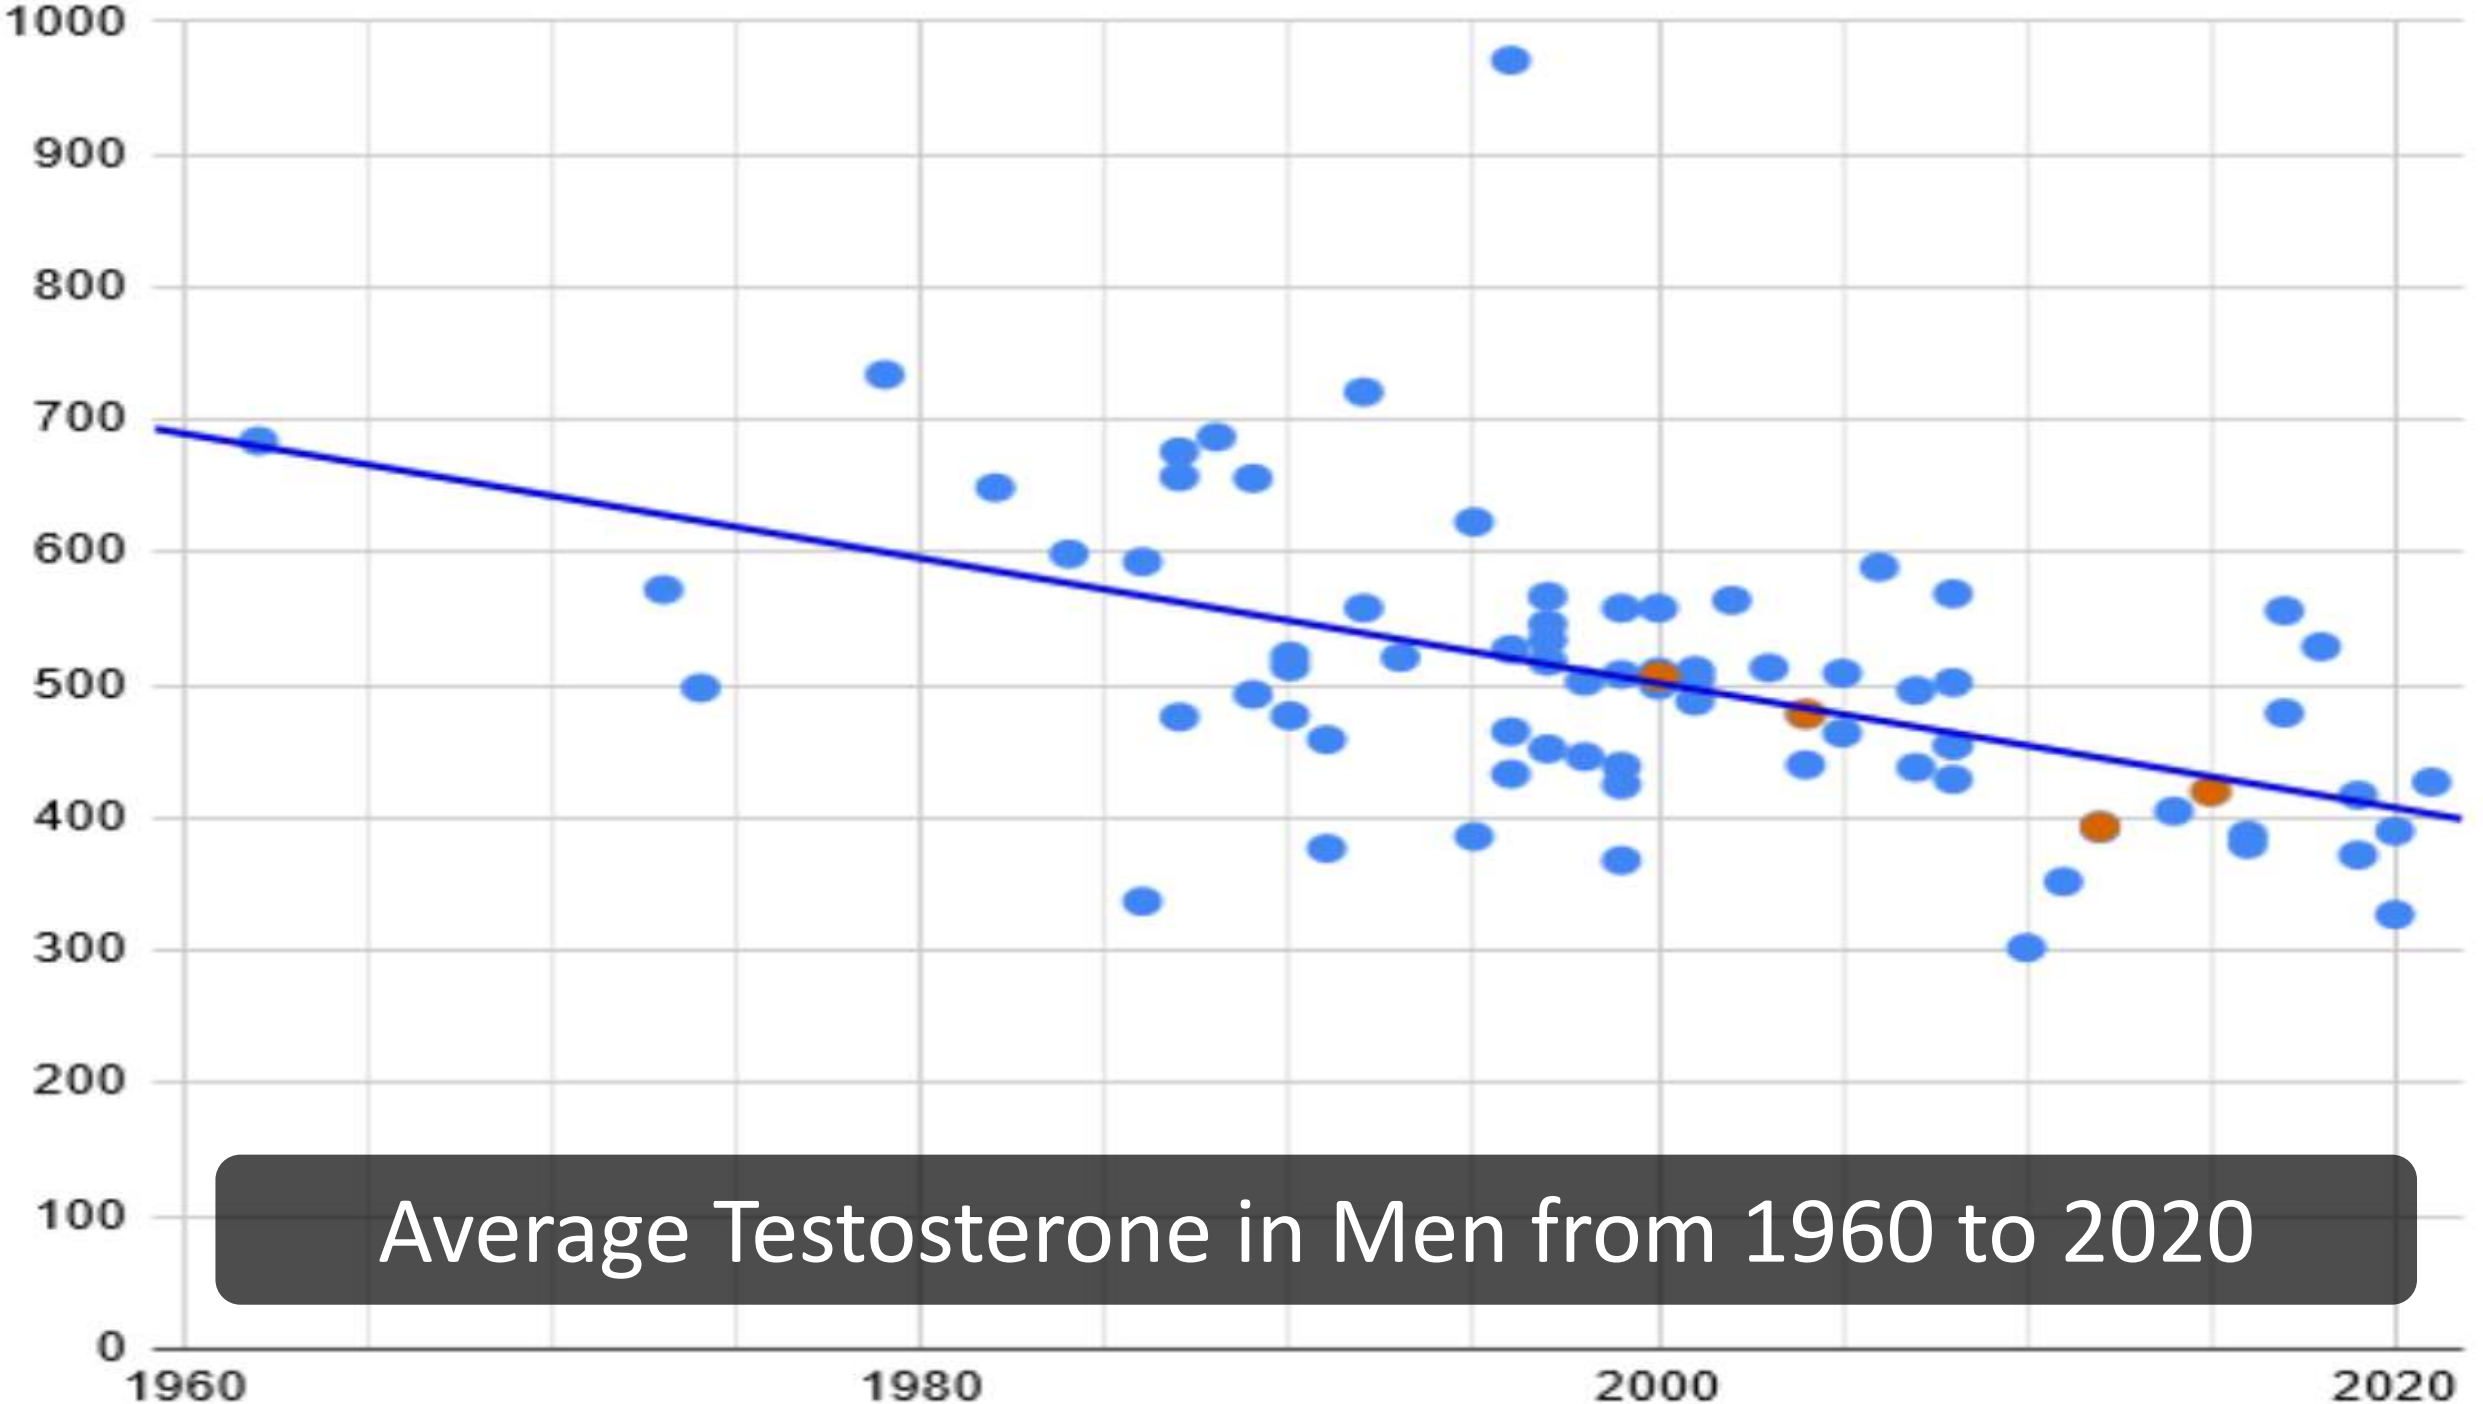

A painting of a shepherd with a dog herding sheep in a hazy, mountainous landscape. The shepherd is on the right, wearing a hat and a light-colored shirt, holding a staff. A dog is in the foreground, and a large flock of sheep is in the middle ground. The background shows rolling hills and a cloudy sky.

TITUS 2 : 1 - 8

. . . be established, older teach the younger . . .

The decline of man.

Samuel Whittimore

- Daniel into captivity – 10 - 17
- David fought Goliath – around 15
- Mary Birthed Jesus – around 15

Average Testosterone in Men from 1960 to 2020

58-0928E — The Serpent's Seed

126 And man is becoming more
sissyfied, every day, and women is
becoming more masculine. What's the
matter? We're going to find out in a few
minutes, by the Bible. Women ain't
women no more. I don't mean you
Christian women. ...